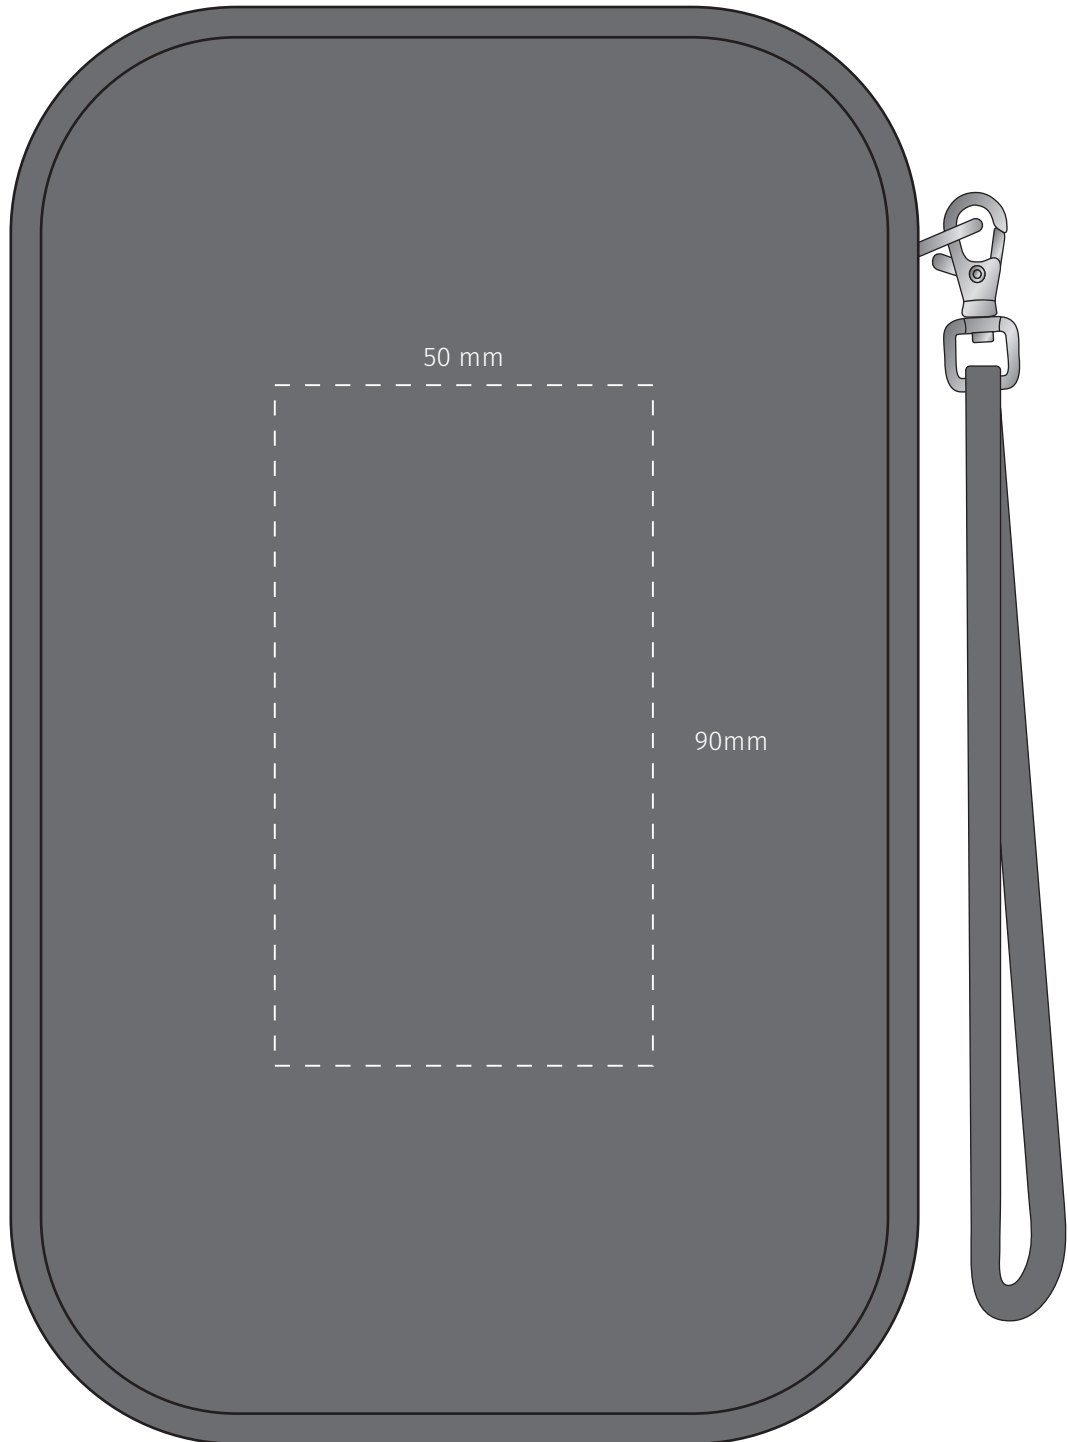

**TEMPLATE:**  
■ ORGANISER CASE

Item shown at 100% actual size when viewed on A4 paper

BRANDING - Screen print, Transfer, Area 1

Max branding area 50 x 90mm

**TEMPLATE:**  
■ ORGANISER CASE

Item shown at 100% actual size when viewed on A4 paper

BRANDING - Screen print, Transfer, Area 2

Max branding area 50 x 90mm