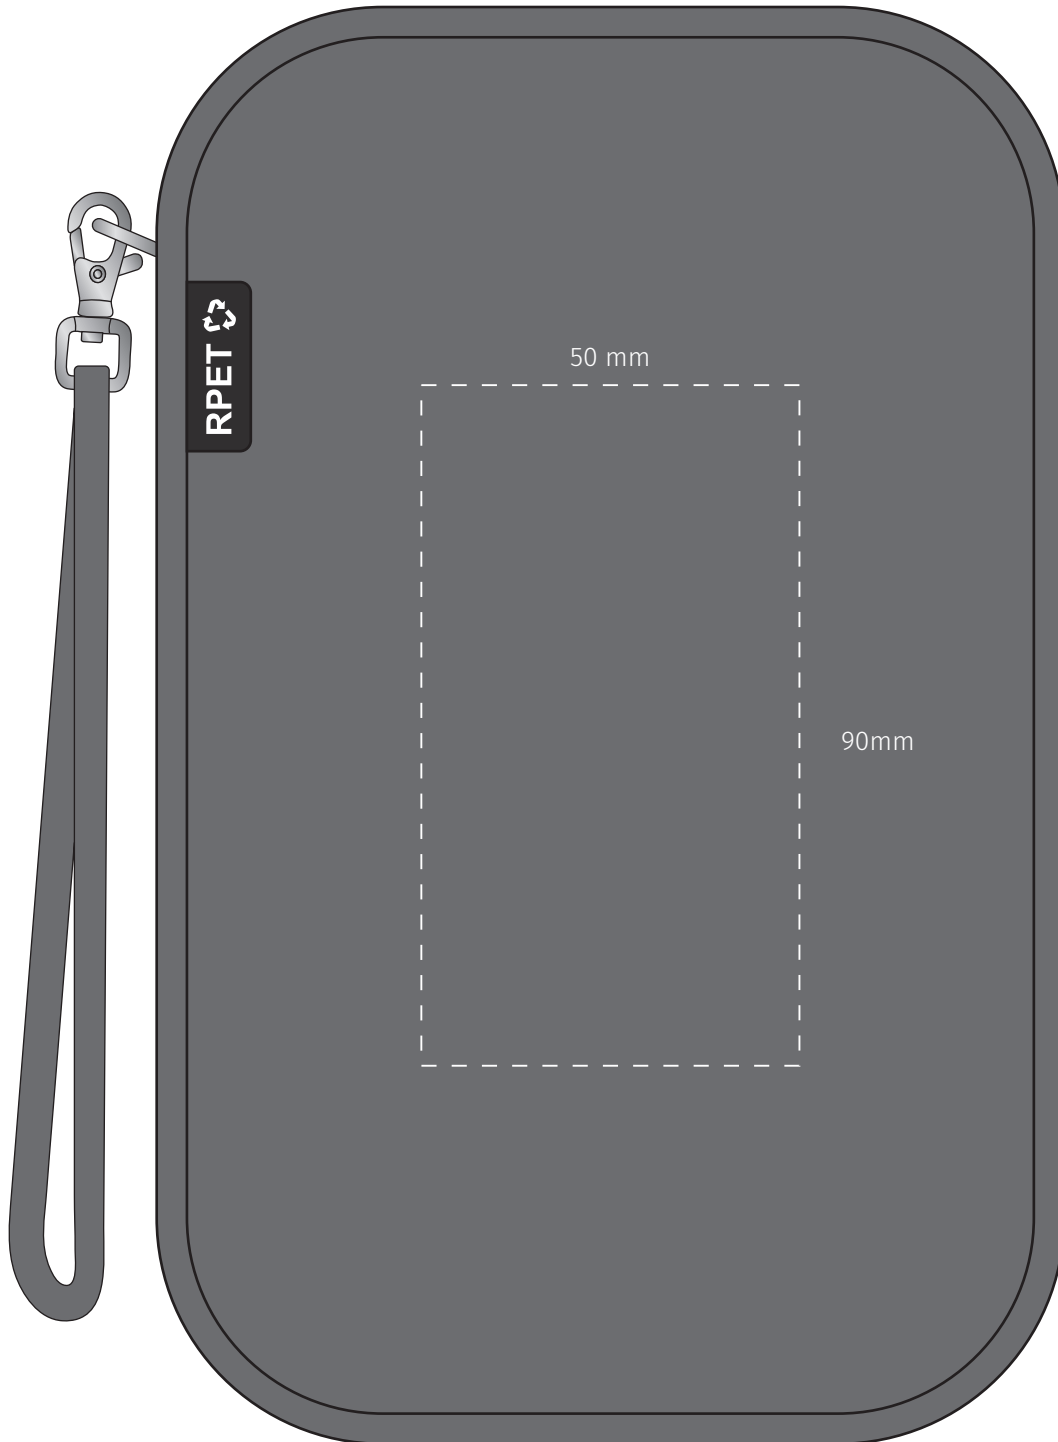

**TEMPLATE:**  
■ ORGANISER CASE

Item shown at 100% actual size when viewed on A4 paper

BRANDING - Screen print, Transfer, Area 1

Max branding area 50 x 90mm

**TEMPLATE:**  
■ ORGANISER CASE

Item shown at 100% actual size when viewed on A4 paper

BRANDING - Screen print, Transfer, Area 2

Max branding area 50 x 90mm